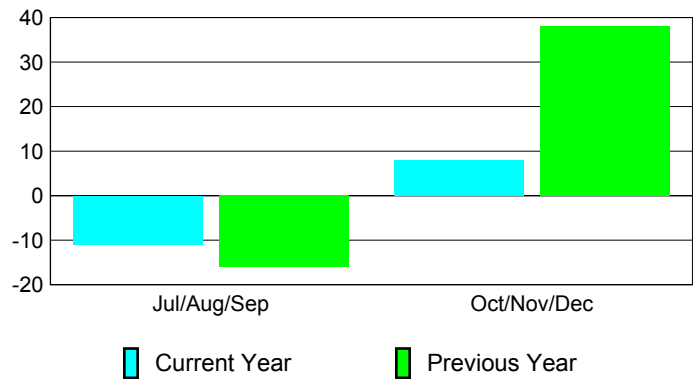

Comparison of Membership Gain/Loss

Current Year Compared to the Previous Year