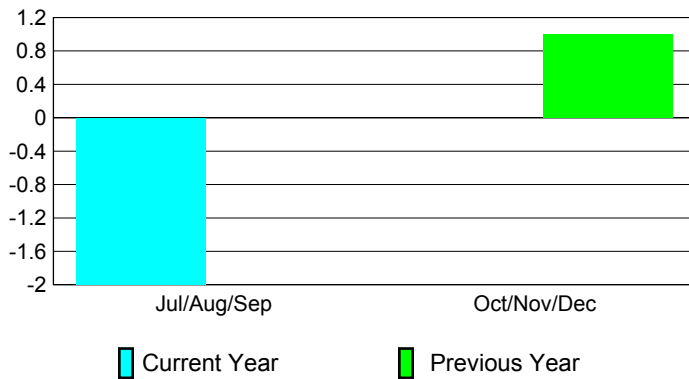

Comparison of Club Gain/Loss

Current Year Compared to the Previous Year